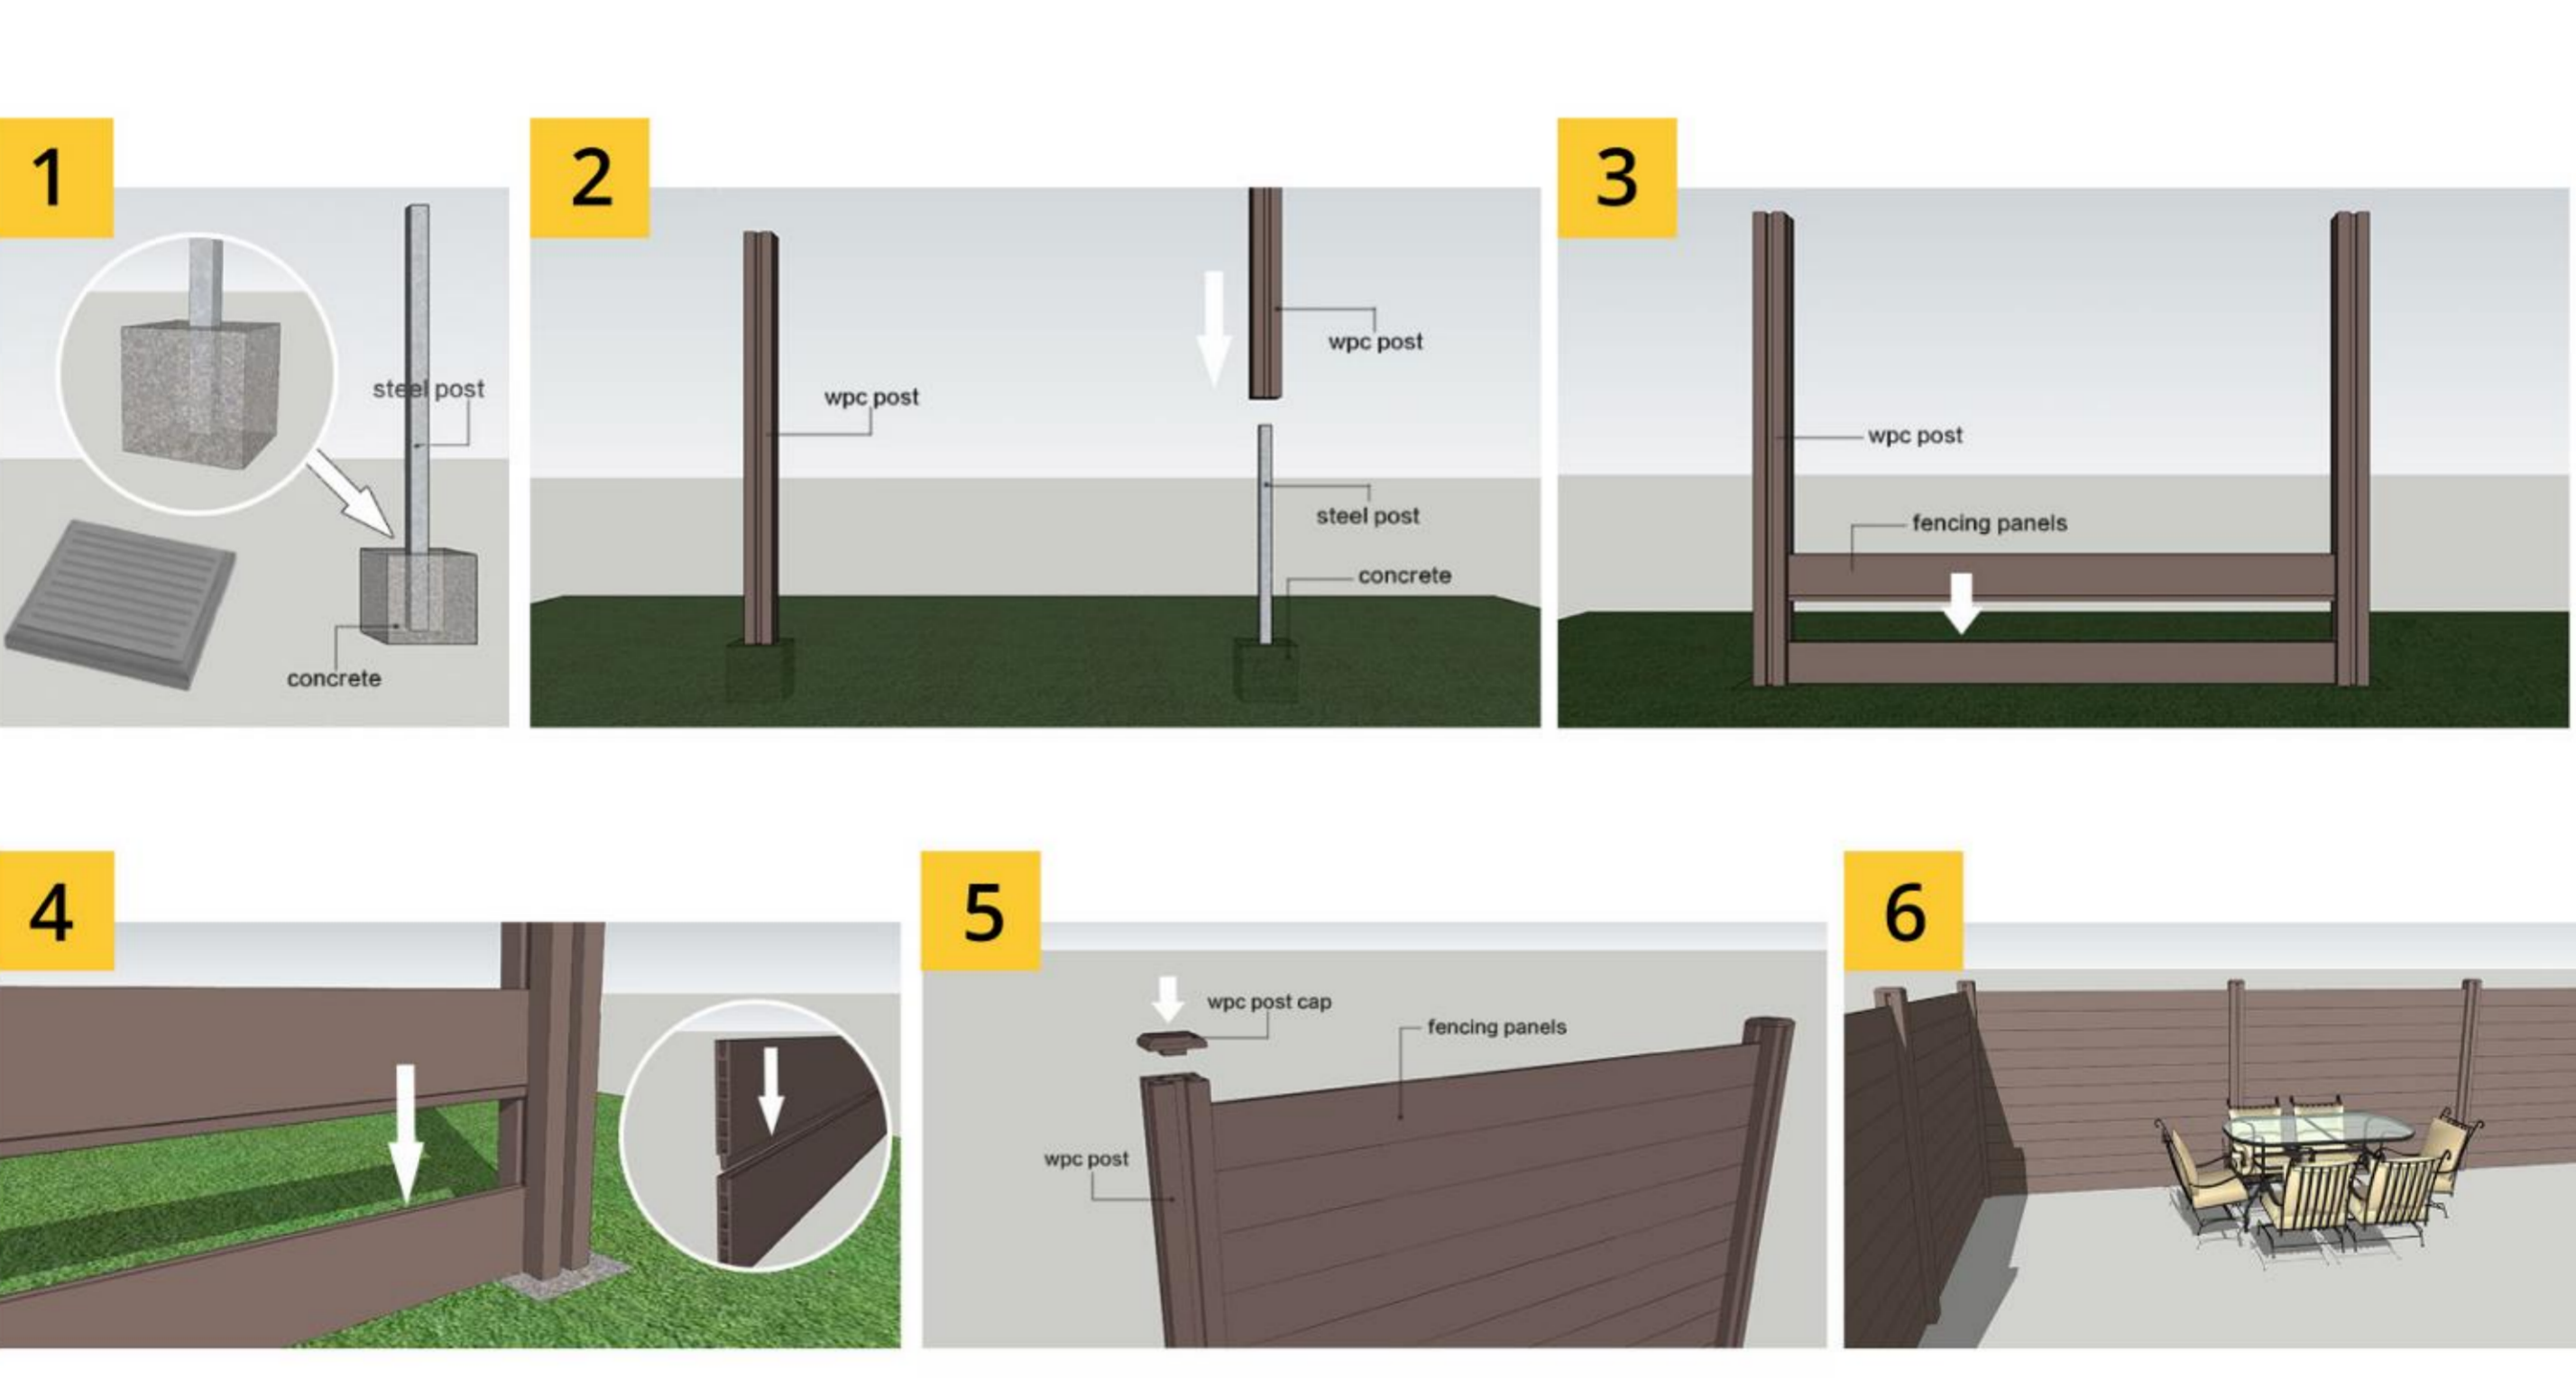

WPC FENCING SYSTEM

FENCING SYSTEM

Dege fencing offers many different designs and styles.

Fencing System

Different heights and widths of DEGE systems

WPC Fencing Board Types & Surfaces

Types

Surfaces

POST KIT ITEMS

FIXING METHOD

Two ways to fix

1. Fixing with fixing post support
* Easy installation

2. Fixing with concrete footing
* High requirement for anti-wind

INSTRUCTION

COLOURS TO CHOOSE