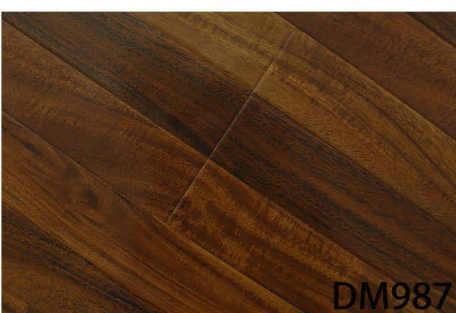

Surface: Real Wood

French Bleed
 Size: 1215mm*145mm*8/10/12mm
 Surface: Crystal, Matte

Mold Press U-Groove Series
 Size: 810*150*10/12mm
 Surface: EIR

Mold Press U-Groove Series
 Size: 1215*195*10/12mm, 1218*198*10/12mm
 Surface: Mirror, High Gloss