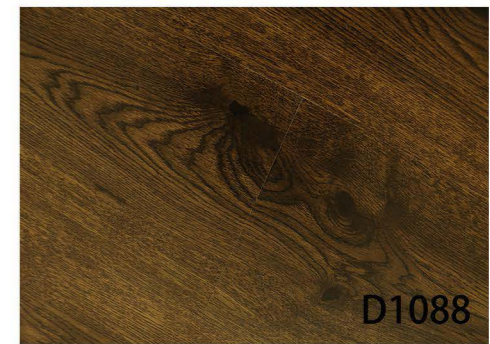

D1085

D1088