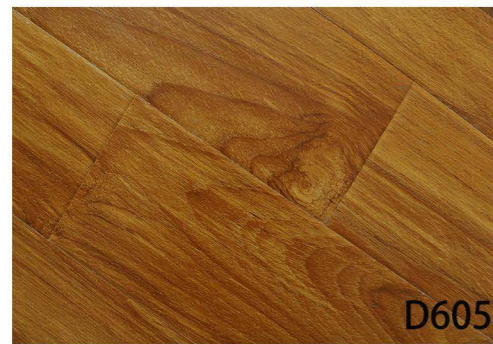

DH006

DH007

DH008

Mold Press U-Groove Series

Size: 810*150/130*8/10/12mm , 1215*170/200*10/12mm

Surface: Mirror, High Gloss

Mold Press U-Groove Series

Size: 810*125*10/12mm , 1215*125/170*10/12mm