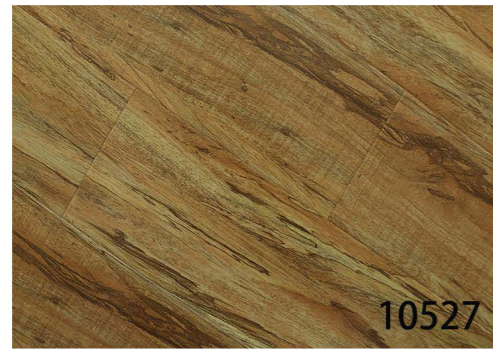

DH006

DH007

DH008

Mold Press U-Groove Series

Size: 810*150/130*8/10/12mm , 1215*170/200*10/12mm

Surface: Mirror, High Gloss

Mold Press U-Groove Series

Size: 810*125*10/12mm , 1215*125/170*10/12mm