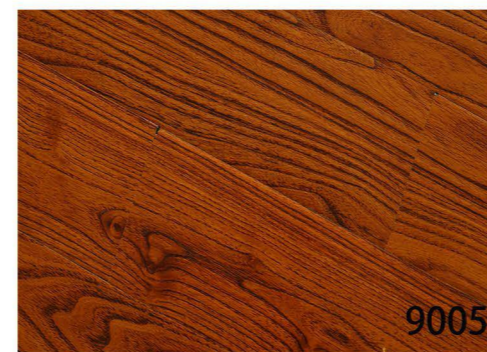

Mold Press U-Groove Series
Size: 810*150*10/12mm
Surface: EIR